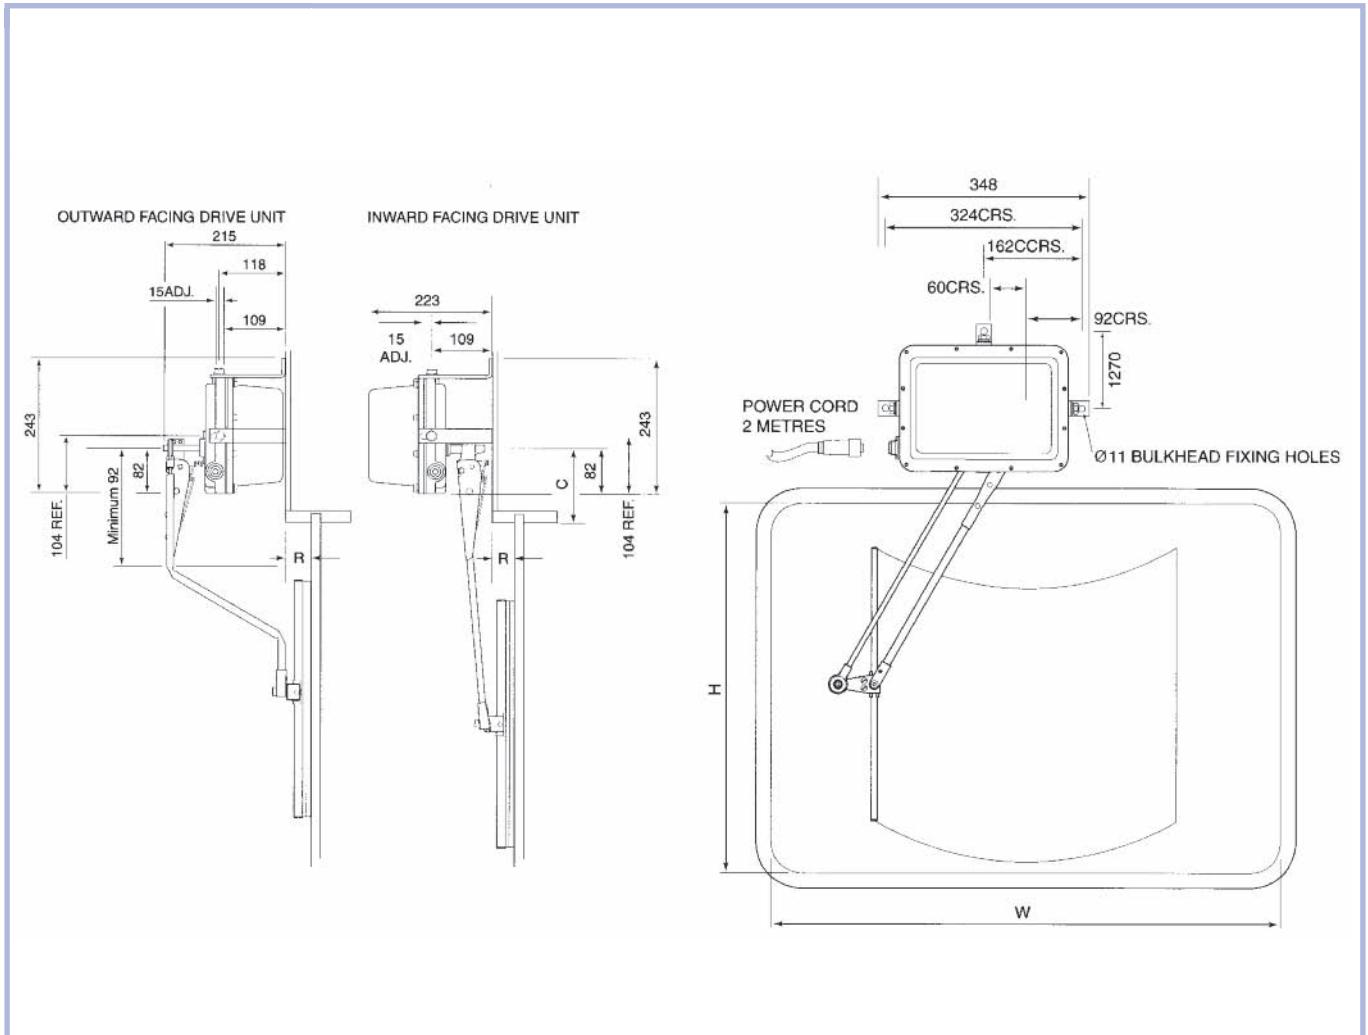

Type 1850

External Pantograph Wiper

Ideal for heavy duty usage in medium sized applications

-  Totally enclosed drive unit for safety, reliability and longevity
-  Quick and easy installation - reducing costs
-  2 speed operation with self parking
-  Intermittent wipe available dependant upon selected controller
-  De-icing heaters in arms an option for cold weather operation
-  Spray nozzles available in arms for efficient flow of fresh water
-  Inward facing drive as standard; outward facing drive an option

Type I850 External Pantograph Wiper

Ideal for heavy duty usage in medium sized applications

Specifications

| | |
|--------------------------------|--|
| Pantograph wipe arc | Adjustable from 35° to 90° in 5° increments |
| Blade lengths | 300 to 800mm in 50mm increments |
| Arm lengths | 300 to 850mm in 50mm increments |
| Wipe speeds - fast/slow | 50 wipes per minute / 35 wipes per minute, with intermittent and parking |
| Voltages / Currents | 12V : 30 amps, 24V : 1.8 amps |
| Spray nozzles | Travelling spray nozzles can be incorporated onto the arms (optional) |
| De-icing heater | Incorporated into the drive arm, is 100 watts per metre (optional) |
| Blades | Rigid fitted for flat glass as standard. Articulated fitted if for curved glass |
| Control options | P/N: 0800-05 2 speed & park, Toggle switch P/N: 0800-02 2 speed, intermittent, park & spray, Rotary switch Series 3000 Control systems, 2 speed, intermittent, park with group operation |

- 1 Window Dimensions: W x H
- 2 Mounting Distance C
- 3 Dimension R
- 4 Voltage Supply
- 5 Are spray nozzles to be fitted?
- 6 Quantity required

HEPWORTH
PANTOGRAPH

STRAIGHT LINE

B. HEPWORTH
AND COMPANY LIMITED